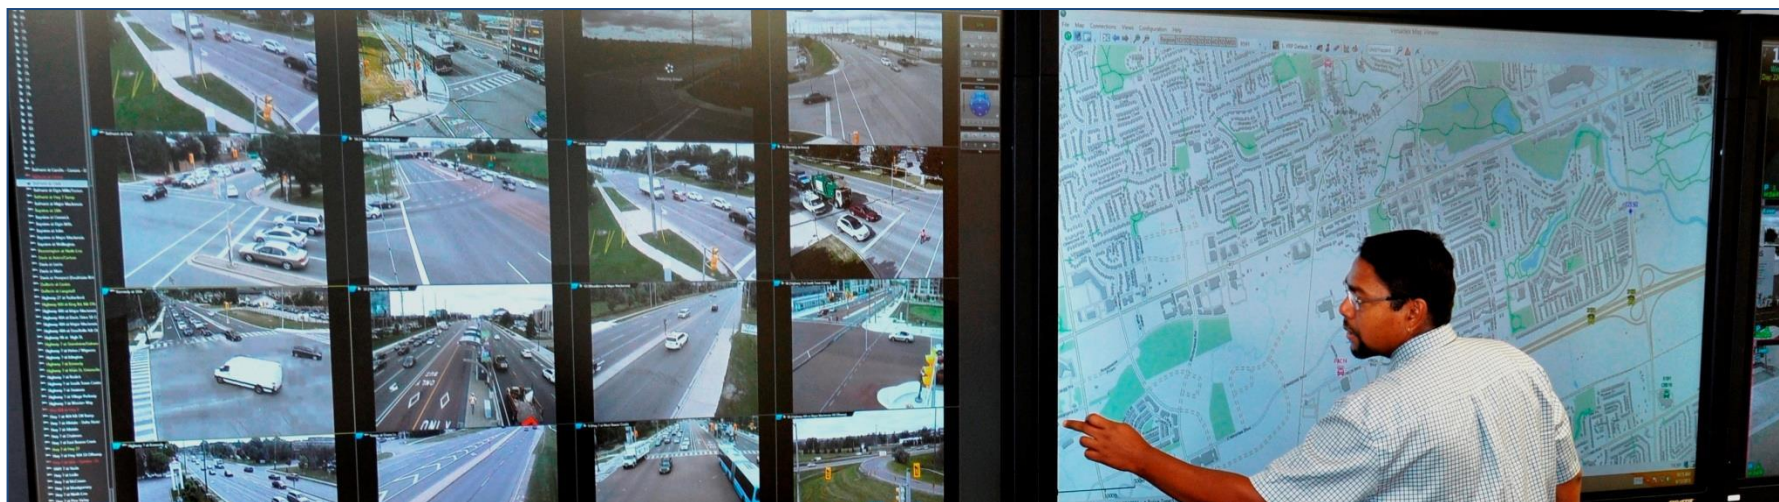

Deeds Speak

REAL TIME OPERATIONS CENTRE

Mandate

The mandate of the YRP Real Time Operations Centre is to manage risk, co-ordinate frontline and investigative resources and leverage technology to enhance and support field operations.

REAL TIME OPERATIONS CENTRE

Objectives

- Set priorities, manage regional operations and react to emergent incidents
- To effectively deploy resources and avoid duplication
- To manage calls/operations that pose a risk to the community or organization in real time
- Enhance current Duty Office operations through the use of technology that includes; social media monitoring, video and business intelligence systems

REAL TIME OPERATIONS CENTRE (RTOC)

- Enhances efficiency – provide real-time analytical, intelligence and investigative support including information compiled from municipal, provincial and federal law enforcement and public databases
- Reduce risk - 24-7 advice along with a co-ordinated response
- Directed Patrol - more efficient use of resources

RTOC

Via remote camera the Real Time operation centre's features were displayed and explained.

Inspector Russ Bellman and Crime Analyst Cliff Aguiar

Thank you Questions?

Follow us on