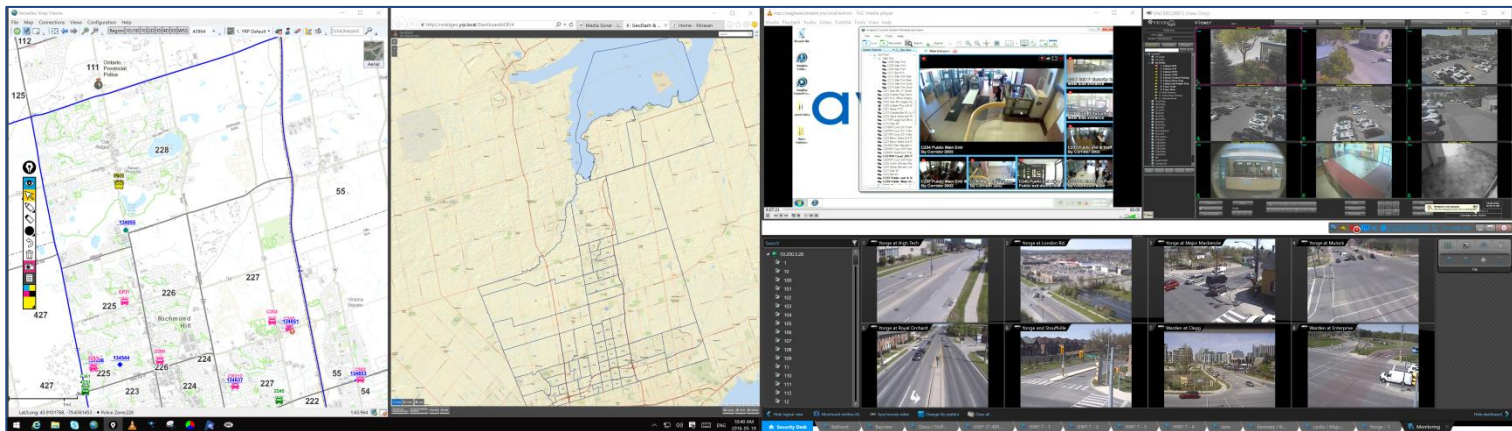

ROLES AND RESPONSIBILITIES

Duty Inspector and Staff Sergeant:

- Overall regional management and staffing
- Review search warrants and operational plans
- Provide leadership, support and guidance
- After hours media availability
- Equipment and technology