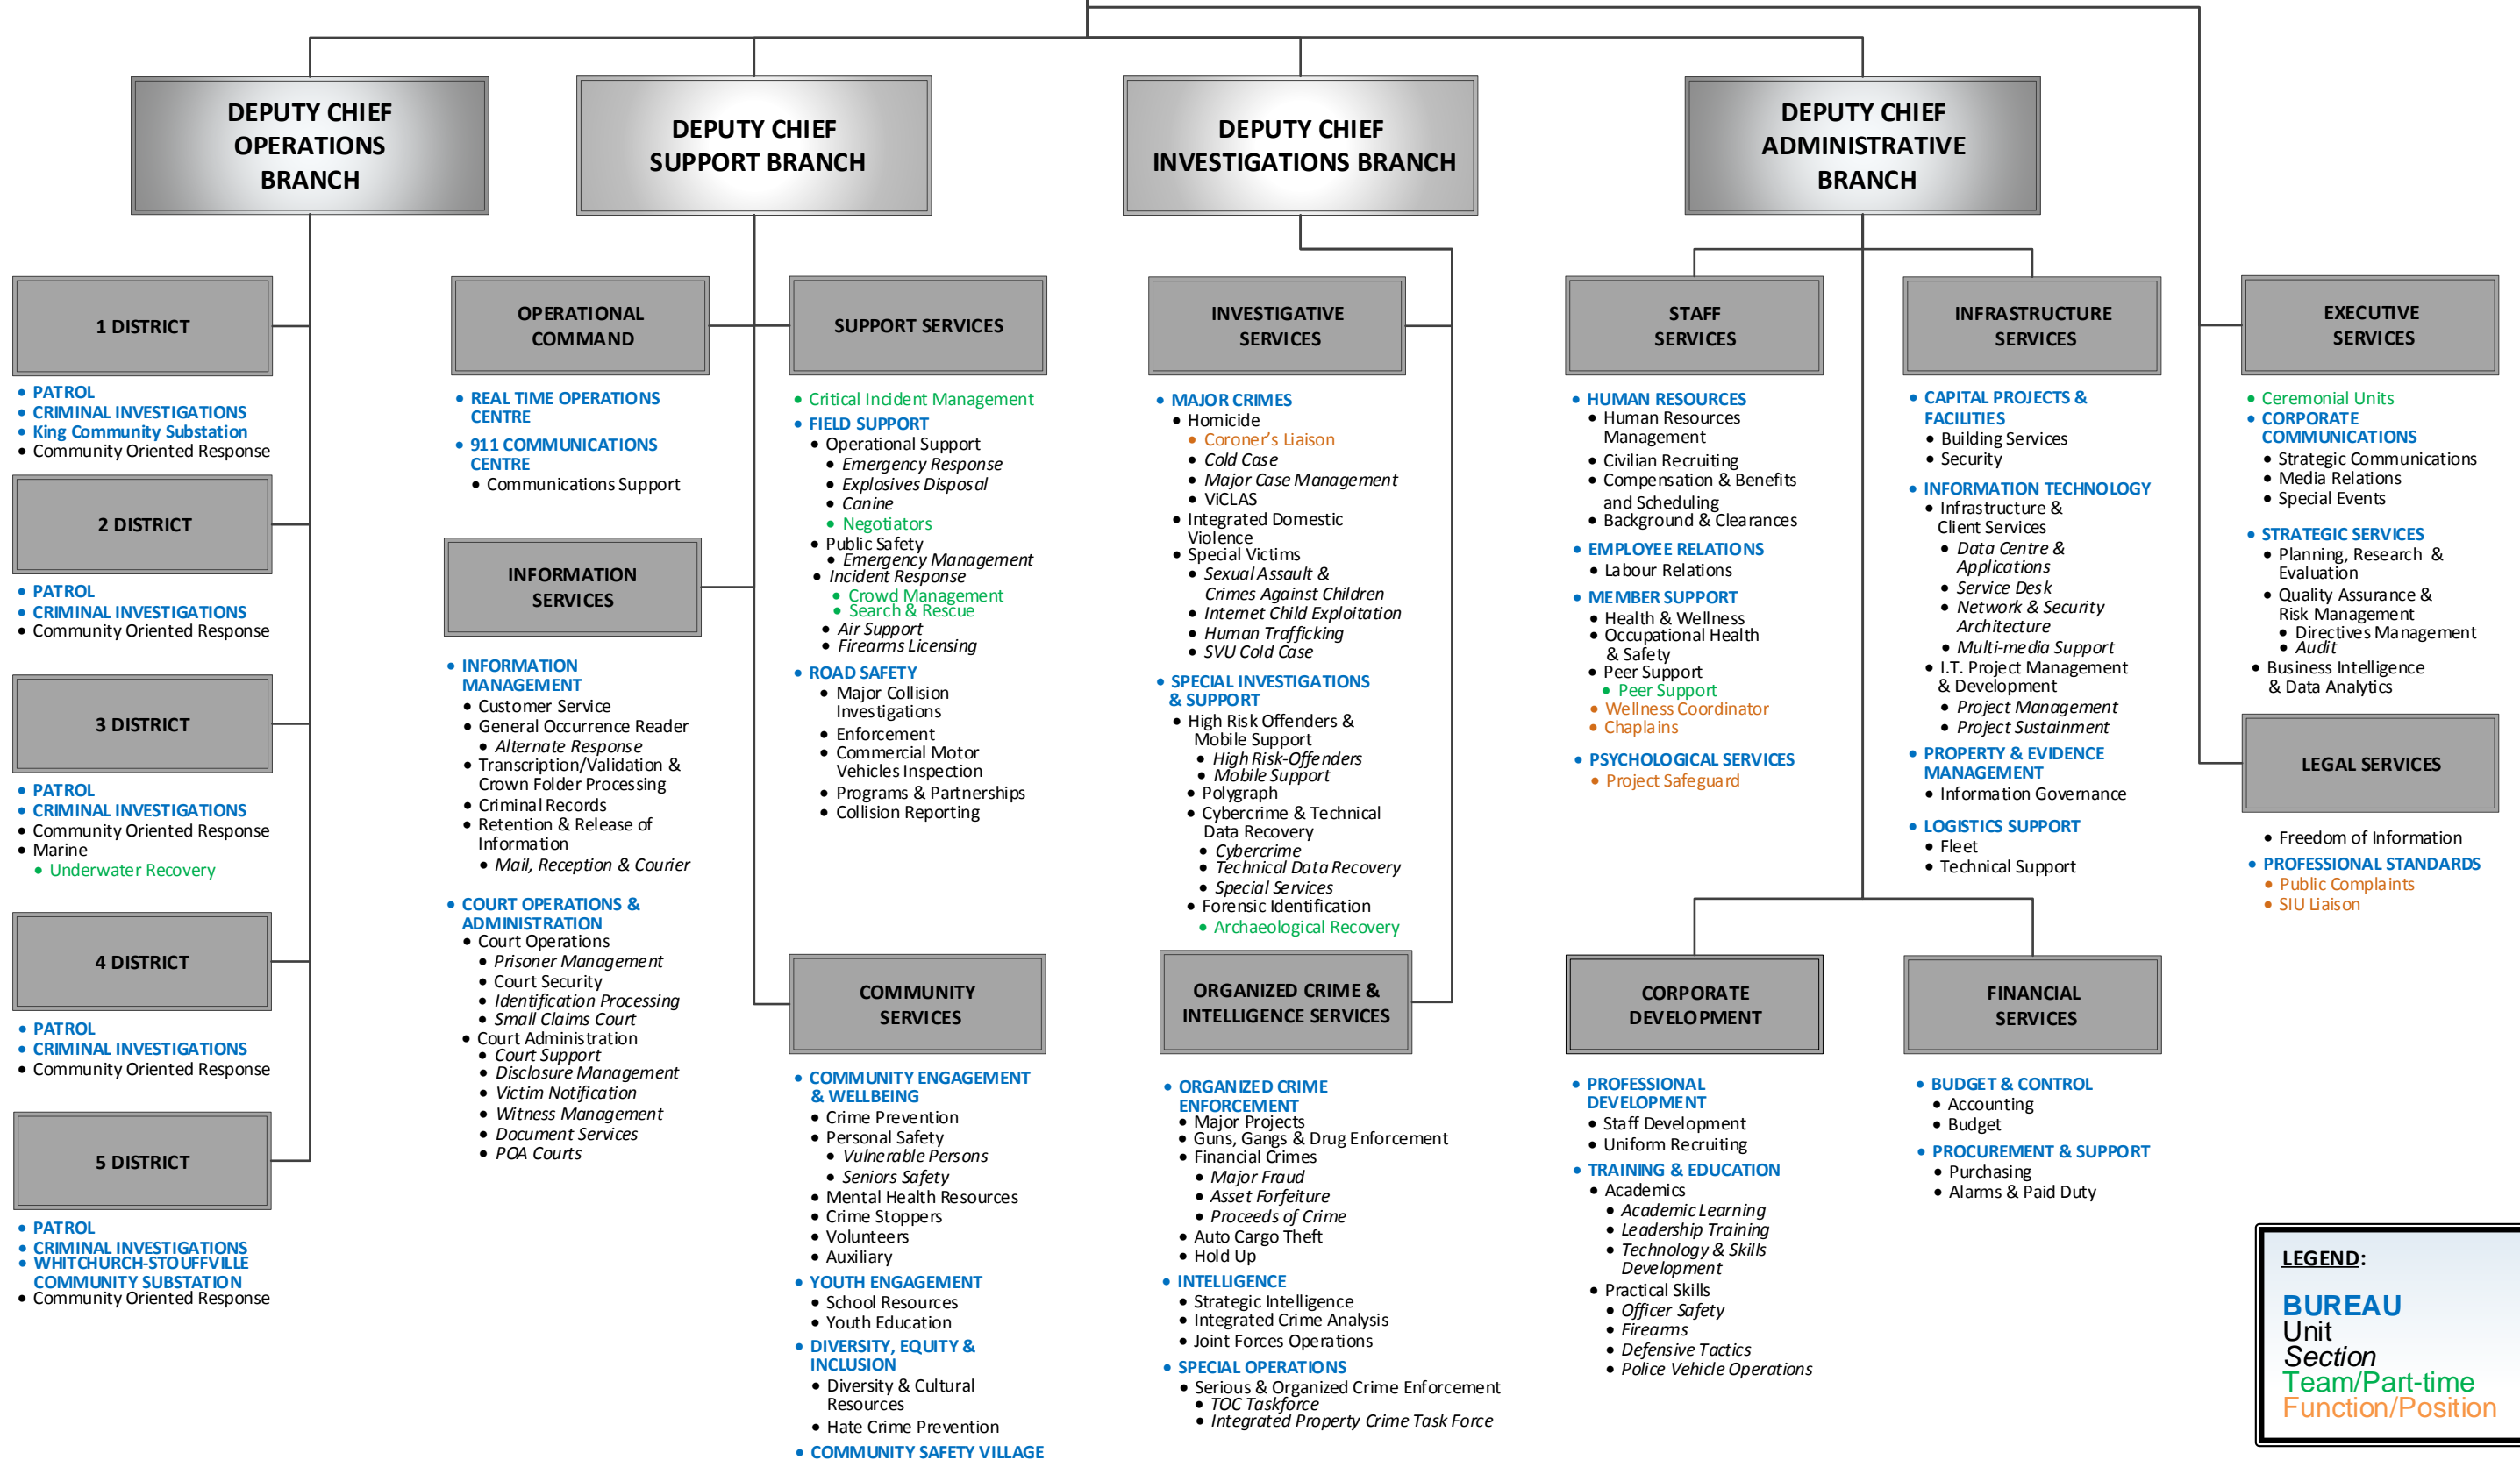

CHIEF OF POLICE

LEGEND:

BUREAU
Unit
Section
Team/Part-time
Function/Position